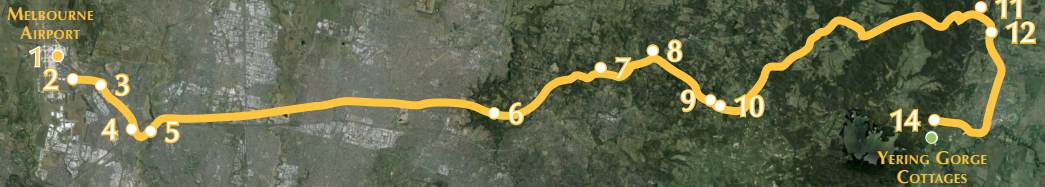

## VICTORIA

MELBOURNE AIRPORT  
MELBOURNE CBD

YERING GORGE COTTAGES

Melbourne Airport to  
Yering Gorge Cottages

<http://goo.gl/maps/waqbY>

Melbourne CBD to  
Yering Gorge Cottages

<http://goo.gl/maps/tZC1z>

### MELBOURNE AIRPORT TO YERING GORGE COTTAGES

APPROXIMATELY 64KMS

APPROXIMATELY 54 MINUTES DRIVING TIME

(THIS WILL DEPEND ON THE TIME OF DAY AND TRAFFIC CONDITIONS)

### MELBOURNE CBD TO YERING GORGE COTTAGES

APPROXIMATELY 46,3KMS

APPROXIMATELY 43 MINUTES DRIVING TIME

(THIS WILL DEPEND ON THE TIME OF DAY AND TRAFFIC CONDITIONS)